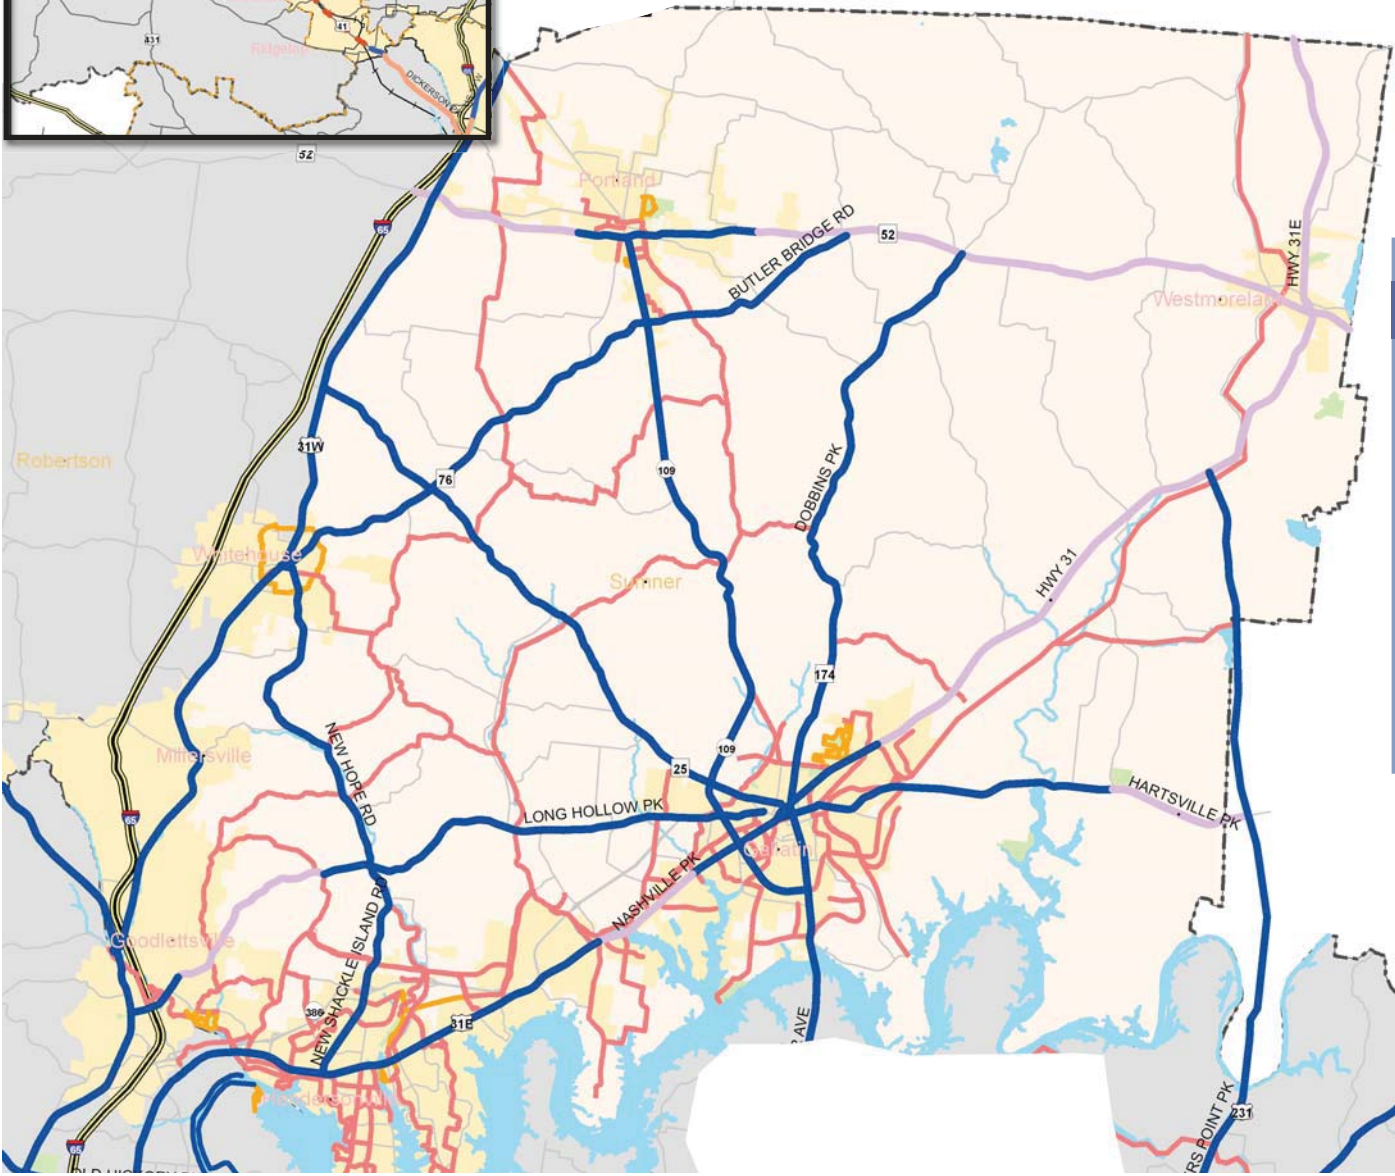

ROBERTSON COUNTY

FIGURE 7.6 | SUMNER/ROBERTSON COUNTY MAP

**LEGEND**

- Regional Bicycle Network - Existing Bicycle Facilities
- Regional Bicycle Network - Proposed Bicycle Facilities
- Local Bicycle Facilities - Existing
- Local Bicycle Facilities - Planned
- Interstate
- Parks
- Bodies of Water
- City Limits
- County Boundaries